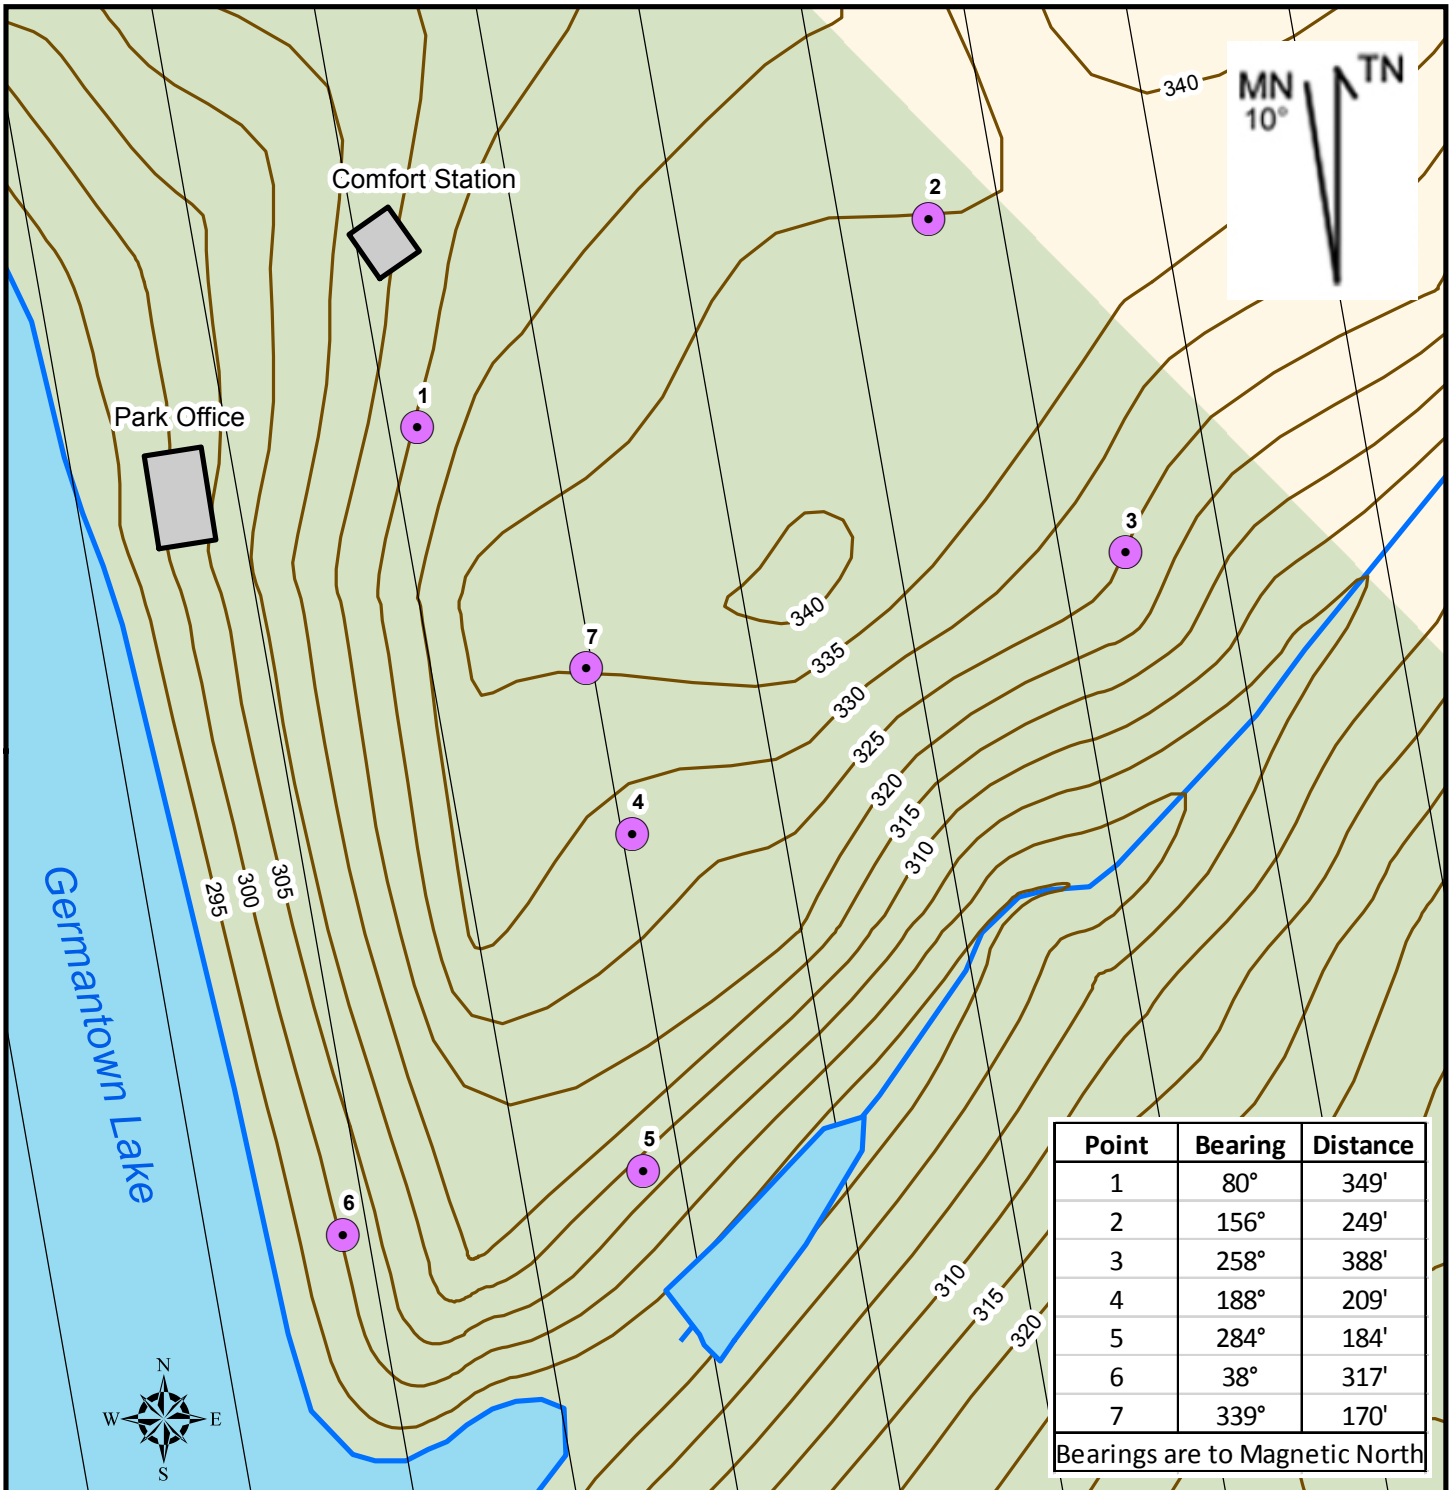

# Map & Compass

## Beginner Orienteering Course

### C.M. Crockett Park

Produced by Fauquier County  
Departments of GIS and Parks & Recreation

	Orienteering Course Points		Rivers & Streams
	Magnetic North		Germantown Lake
	Topography : Contour Interval 5 feet		Crocket Park