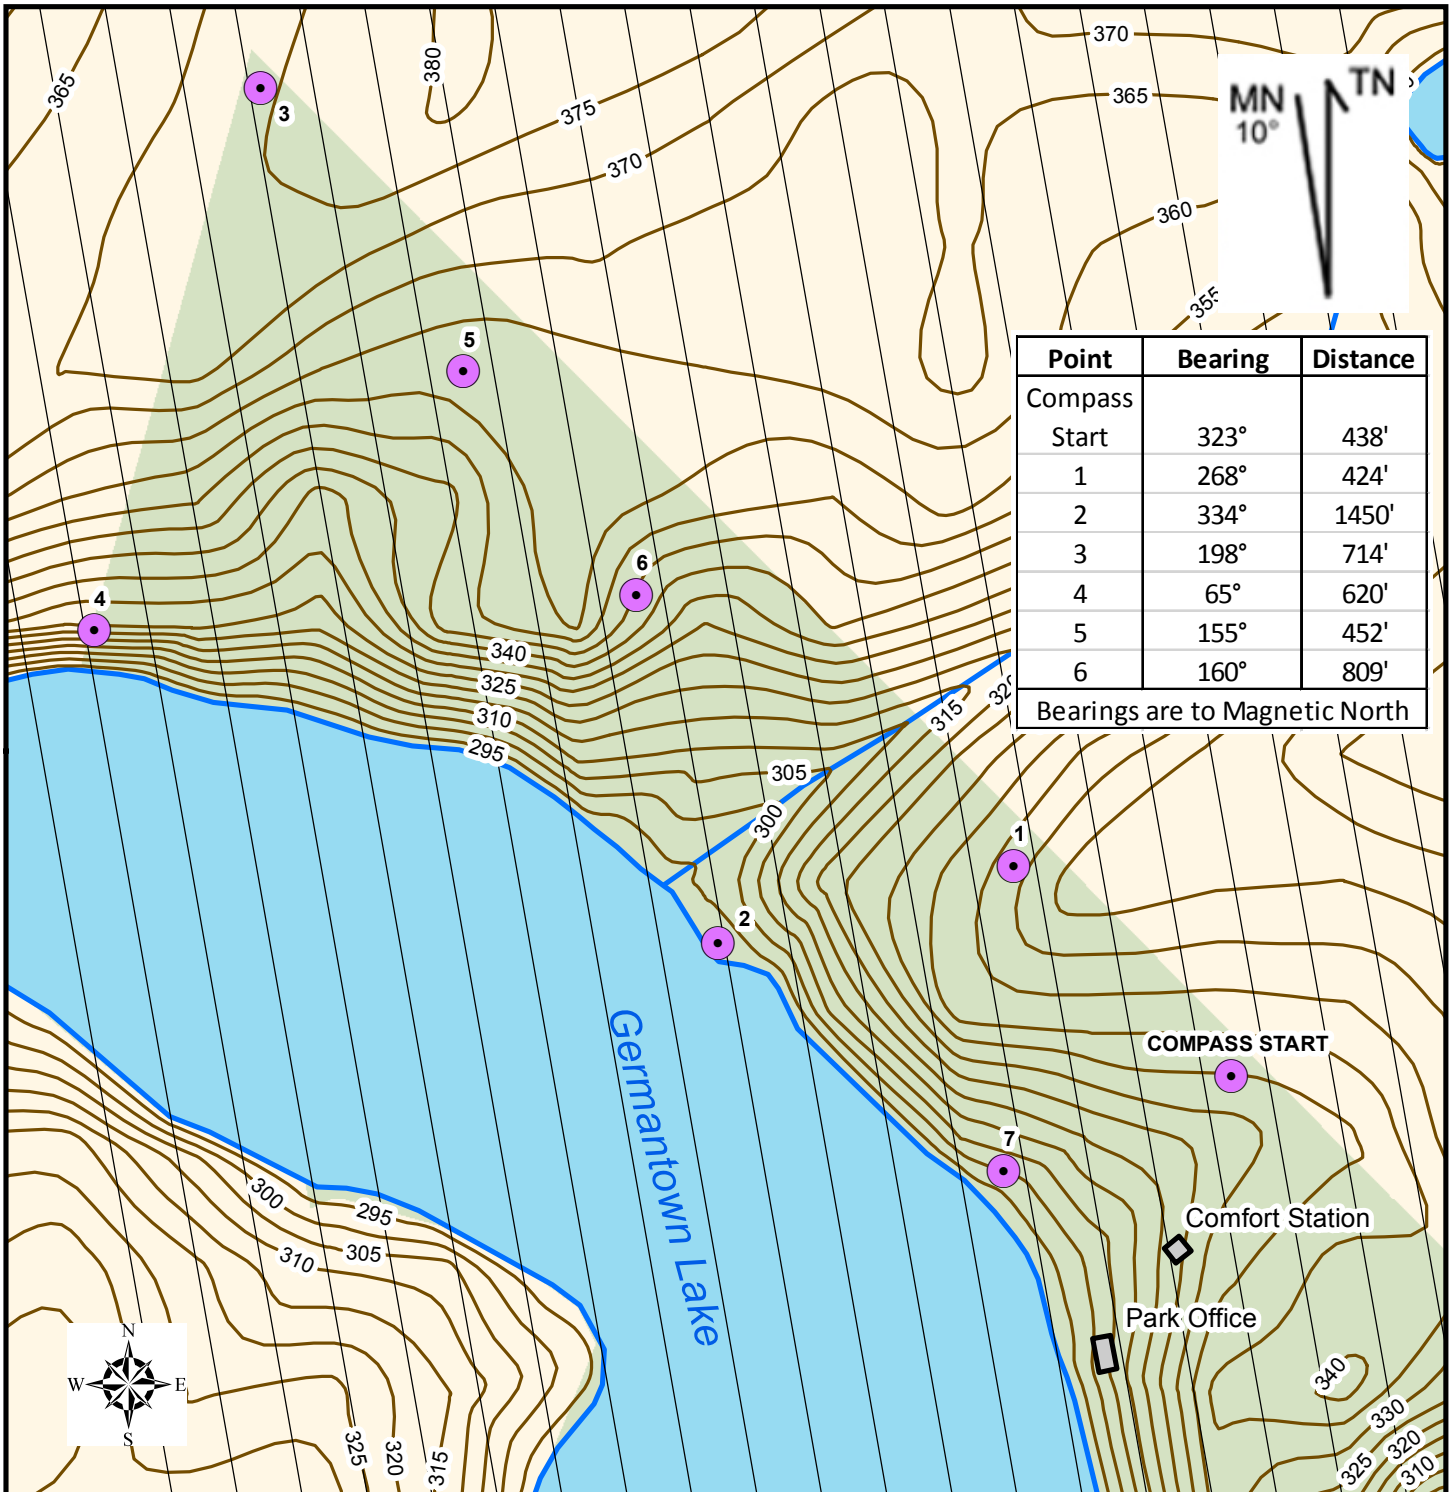

Map & Compass

Advanced Orienteering Course

C.M. Crockett Park

Produced by Fauquier County
Departments of GIS and Parks & Recreation

	Orienteering Course Points		Rivers & Streams
	Magnetic North		Germantown Lake
	Topography : Contour Interval 5 feet		Crocket Park