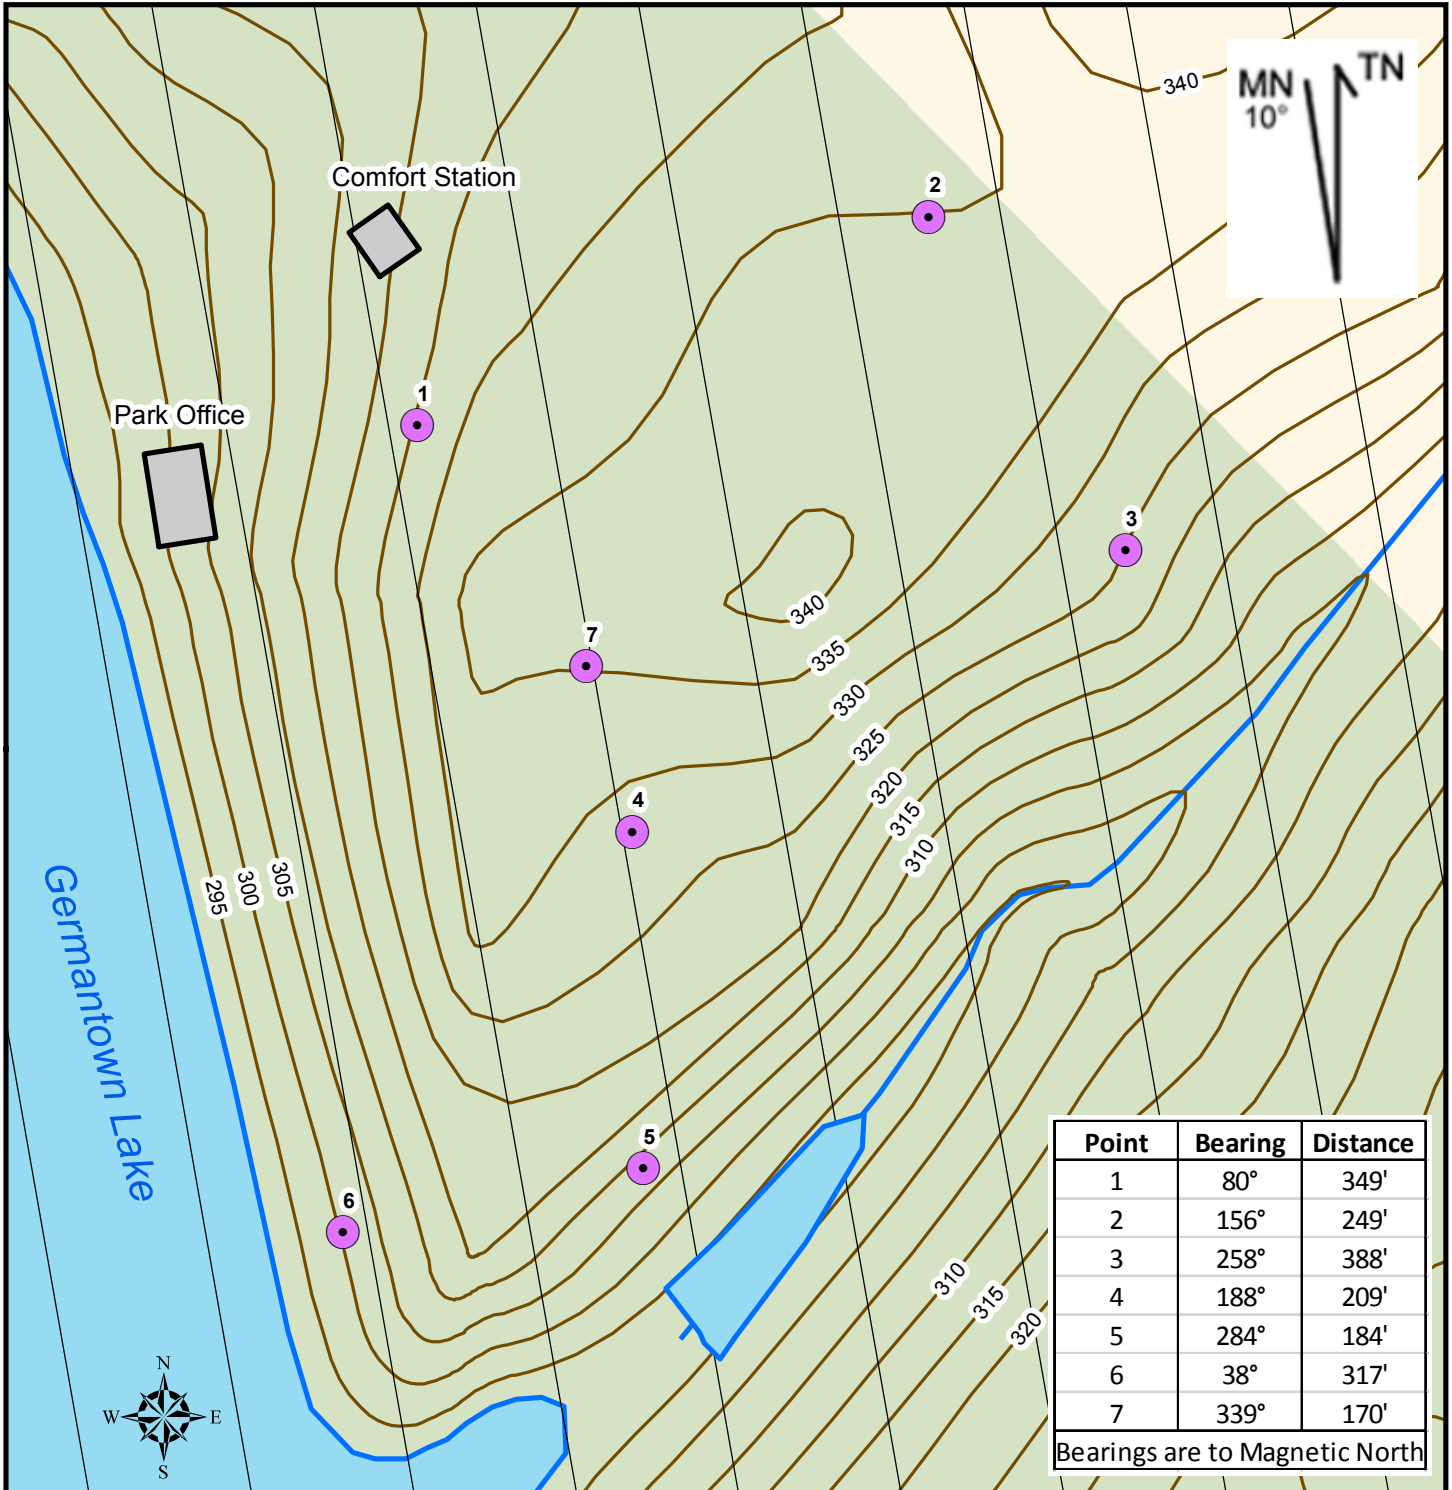

Map & Compass

Beginner Orienteering Course

C.M. Crockett Park

Produced by Fauquier County
Departments of GIS and Parks & Recreation

	Orienteering Course Points		Rivers & Streams
	Magnetic North		Germantown Lake
	Topography : Contour Interval 5 feet		Crocket Park