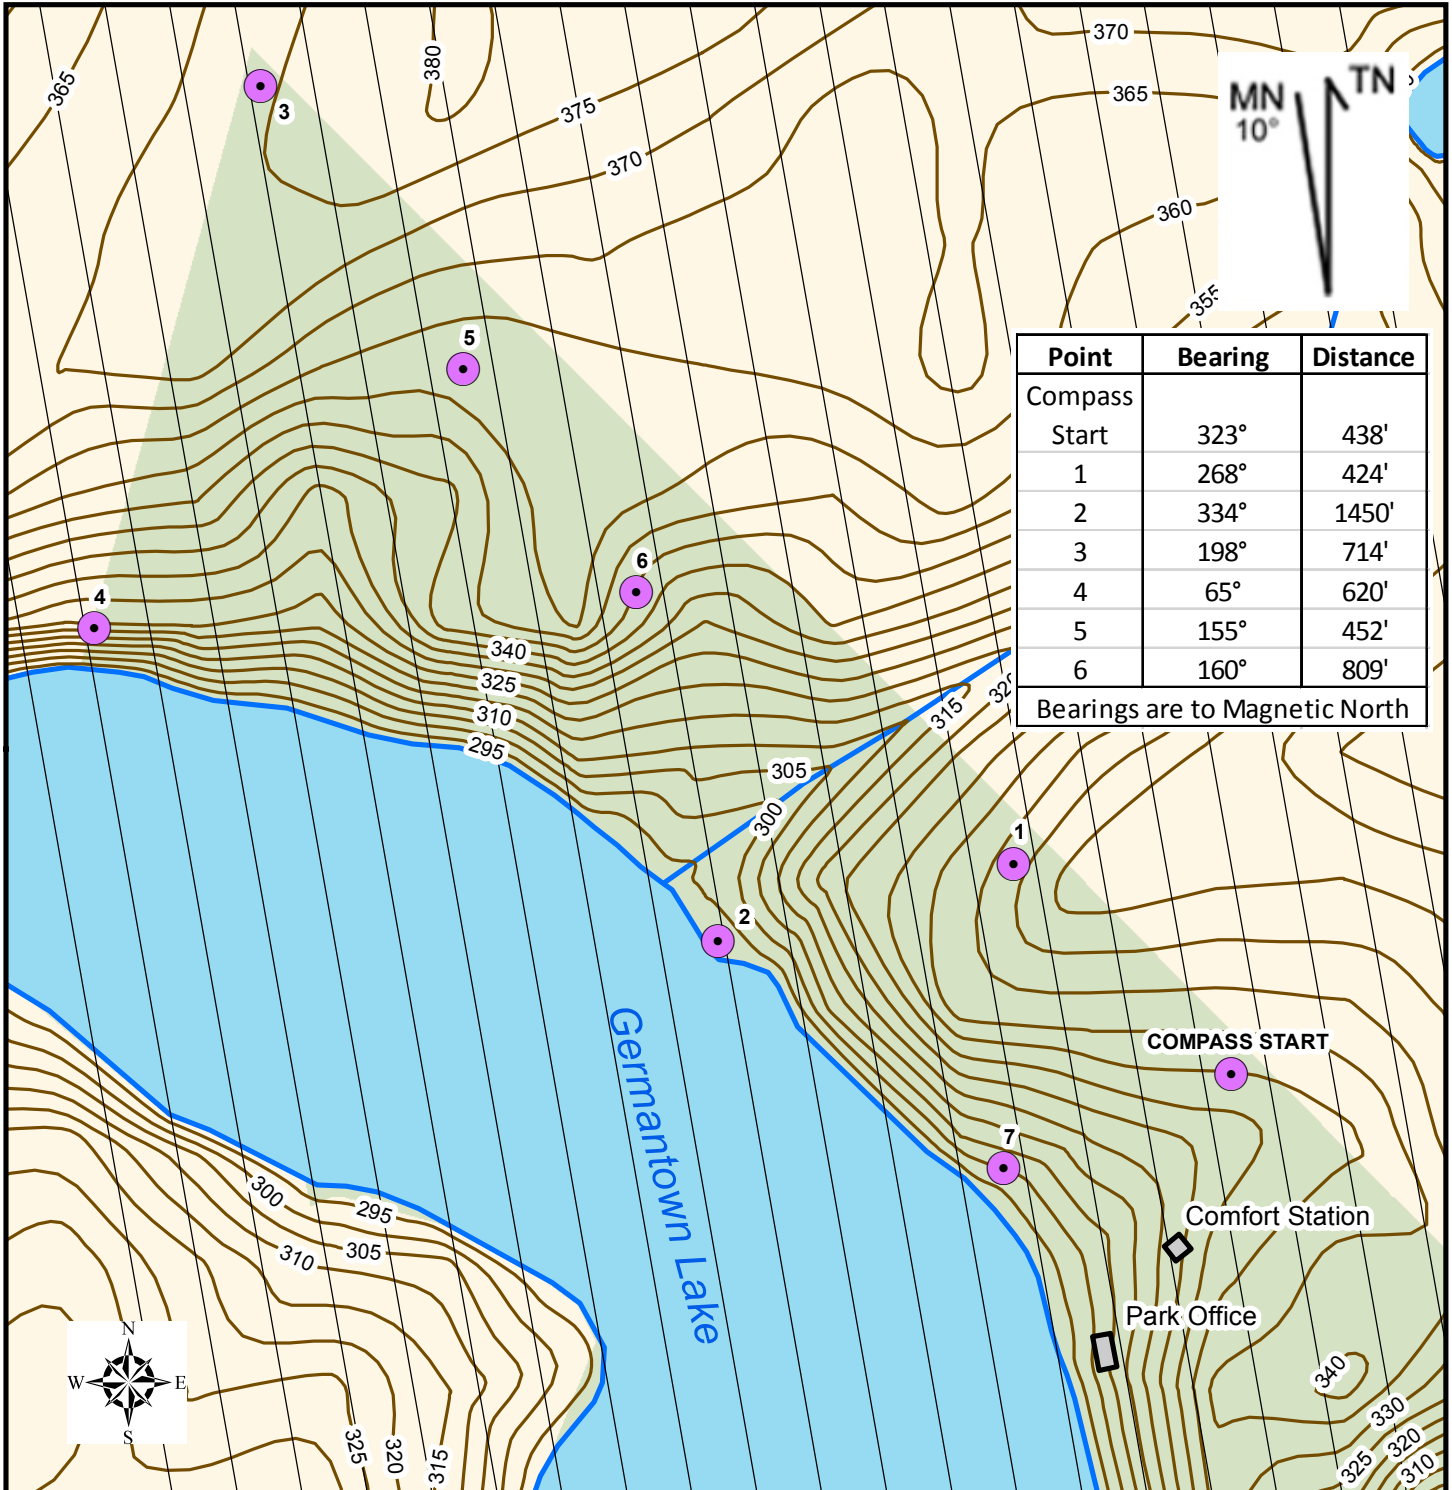

Map & Compass

Advanced Orienteering Course

C.M. Crockett Park

Produced by Fauquier County
Departments of GIS and Parks & Recreation

	Orienteering Course Points		Rivers & Streams
	Magnetic North		Germantown Lake
	Topography : Contour Interval 5 feet		Crocket Park